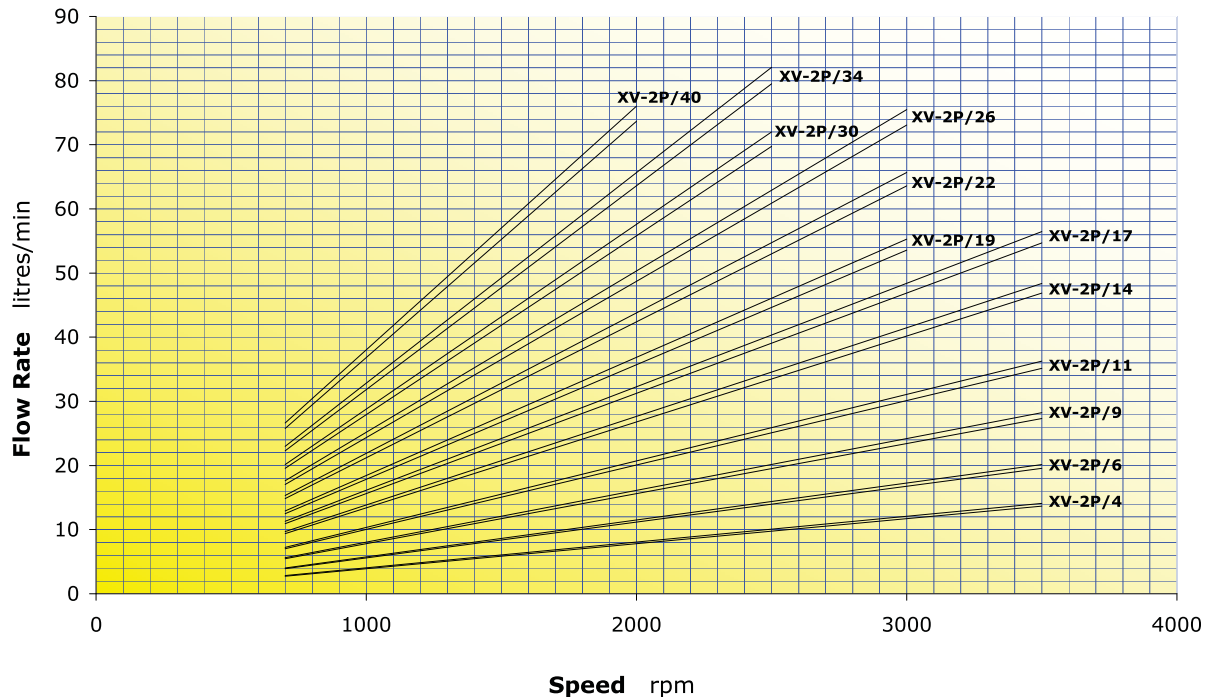

XV-2P CHARACTERISTIC FLOW RATE CURVES

XV-2P MOTOR TORQUE